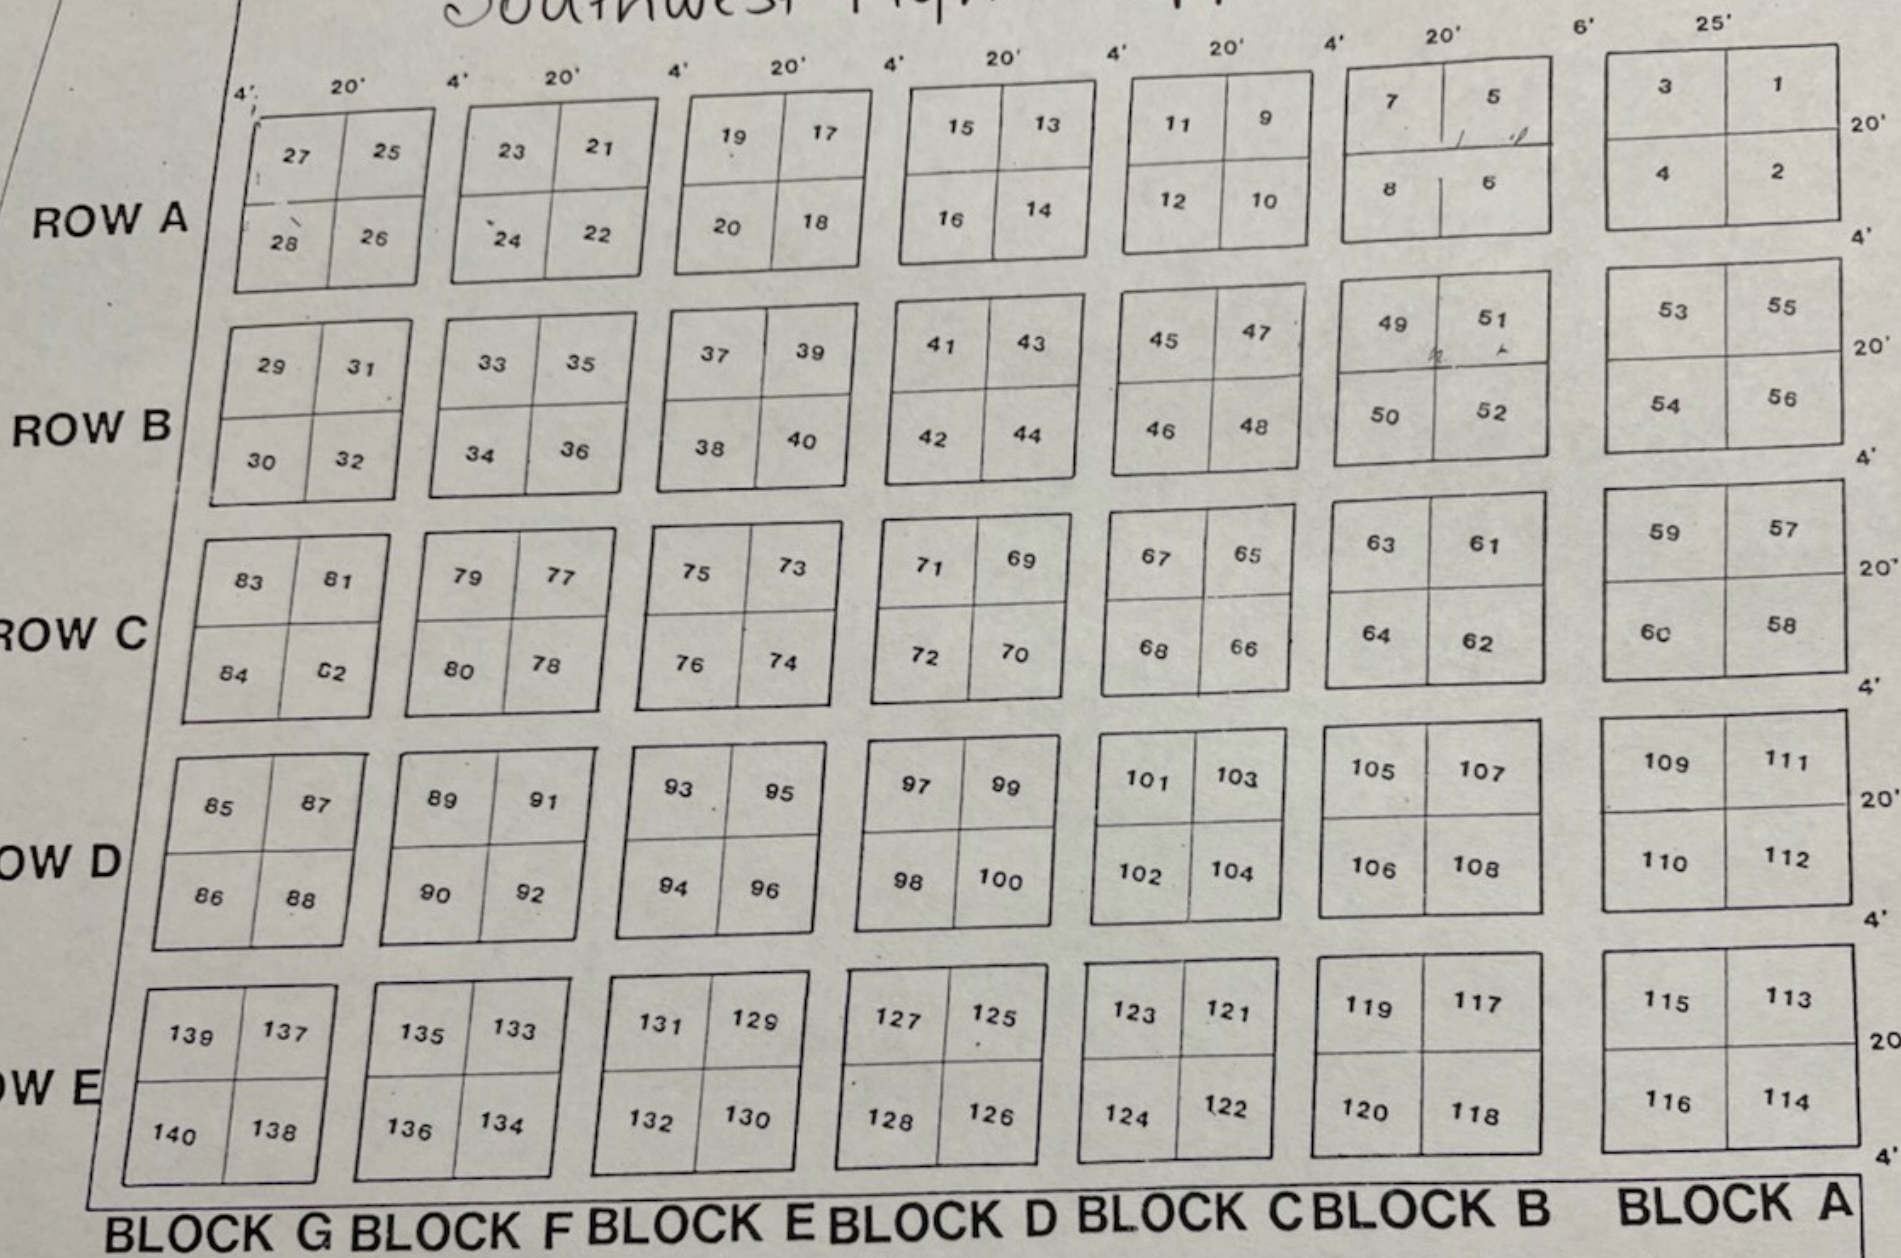

Southwest Flynn-Upper

#1-116 = Two spaces each

117-140 = Four spaces each (cremation)